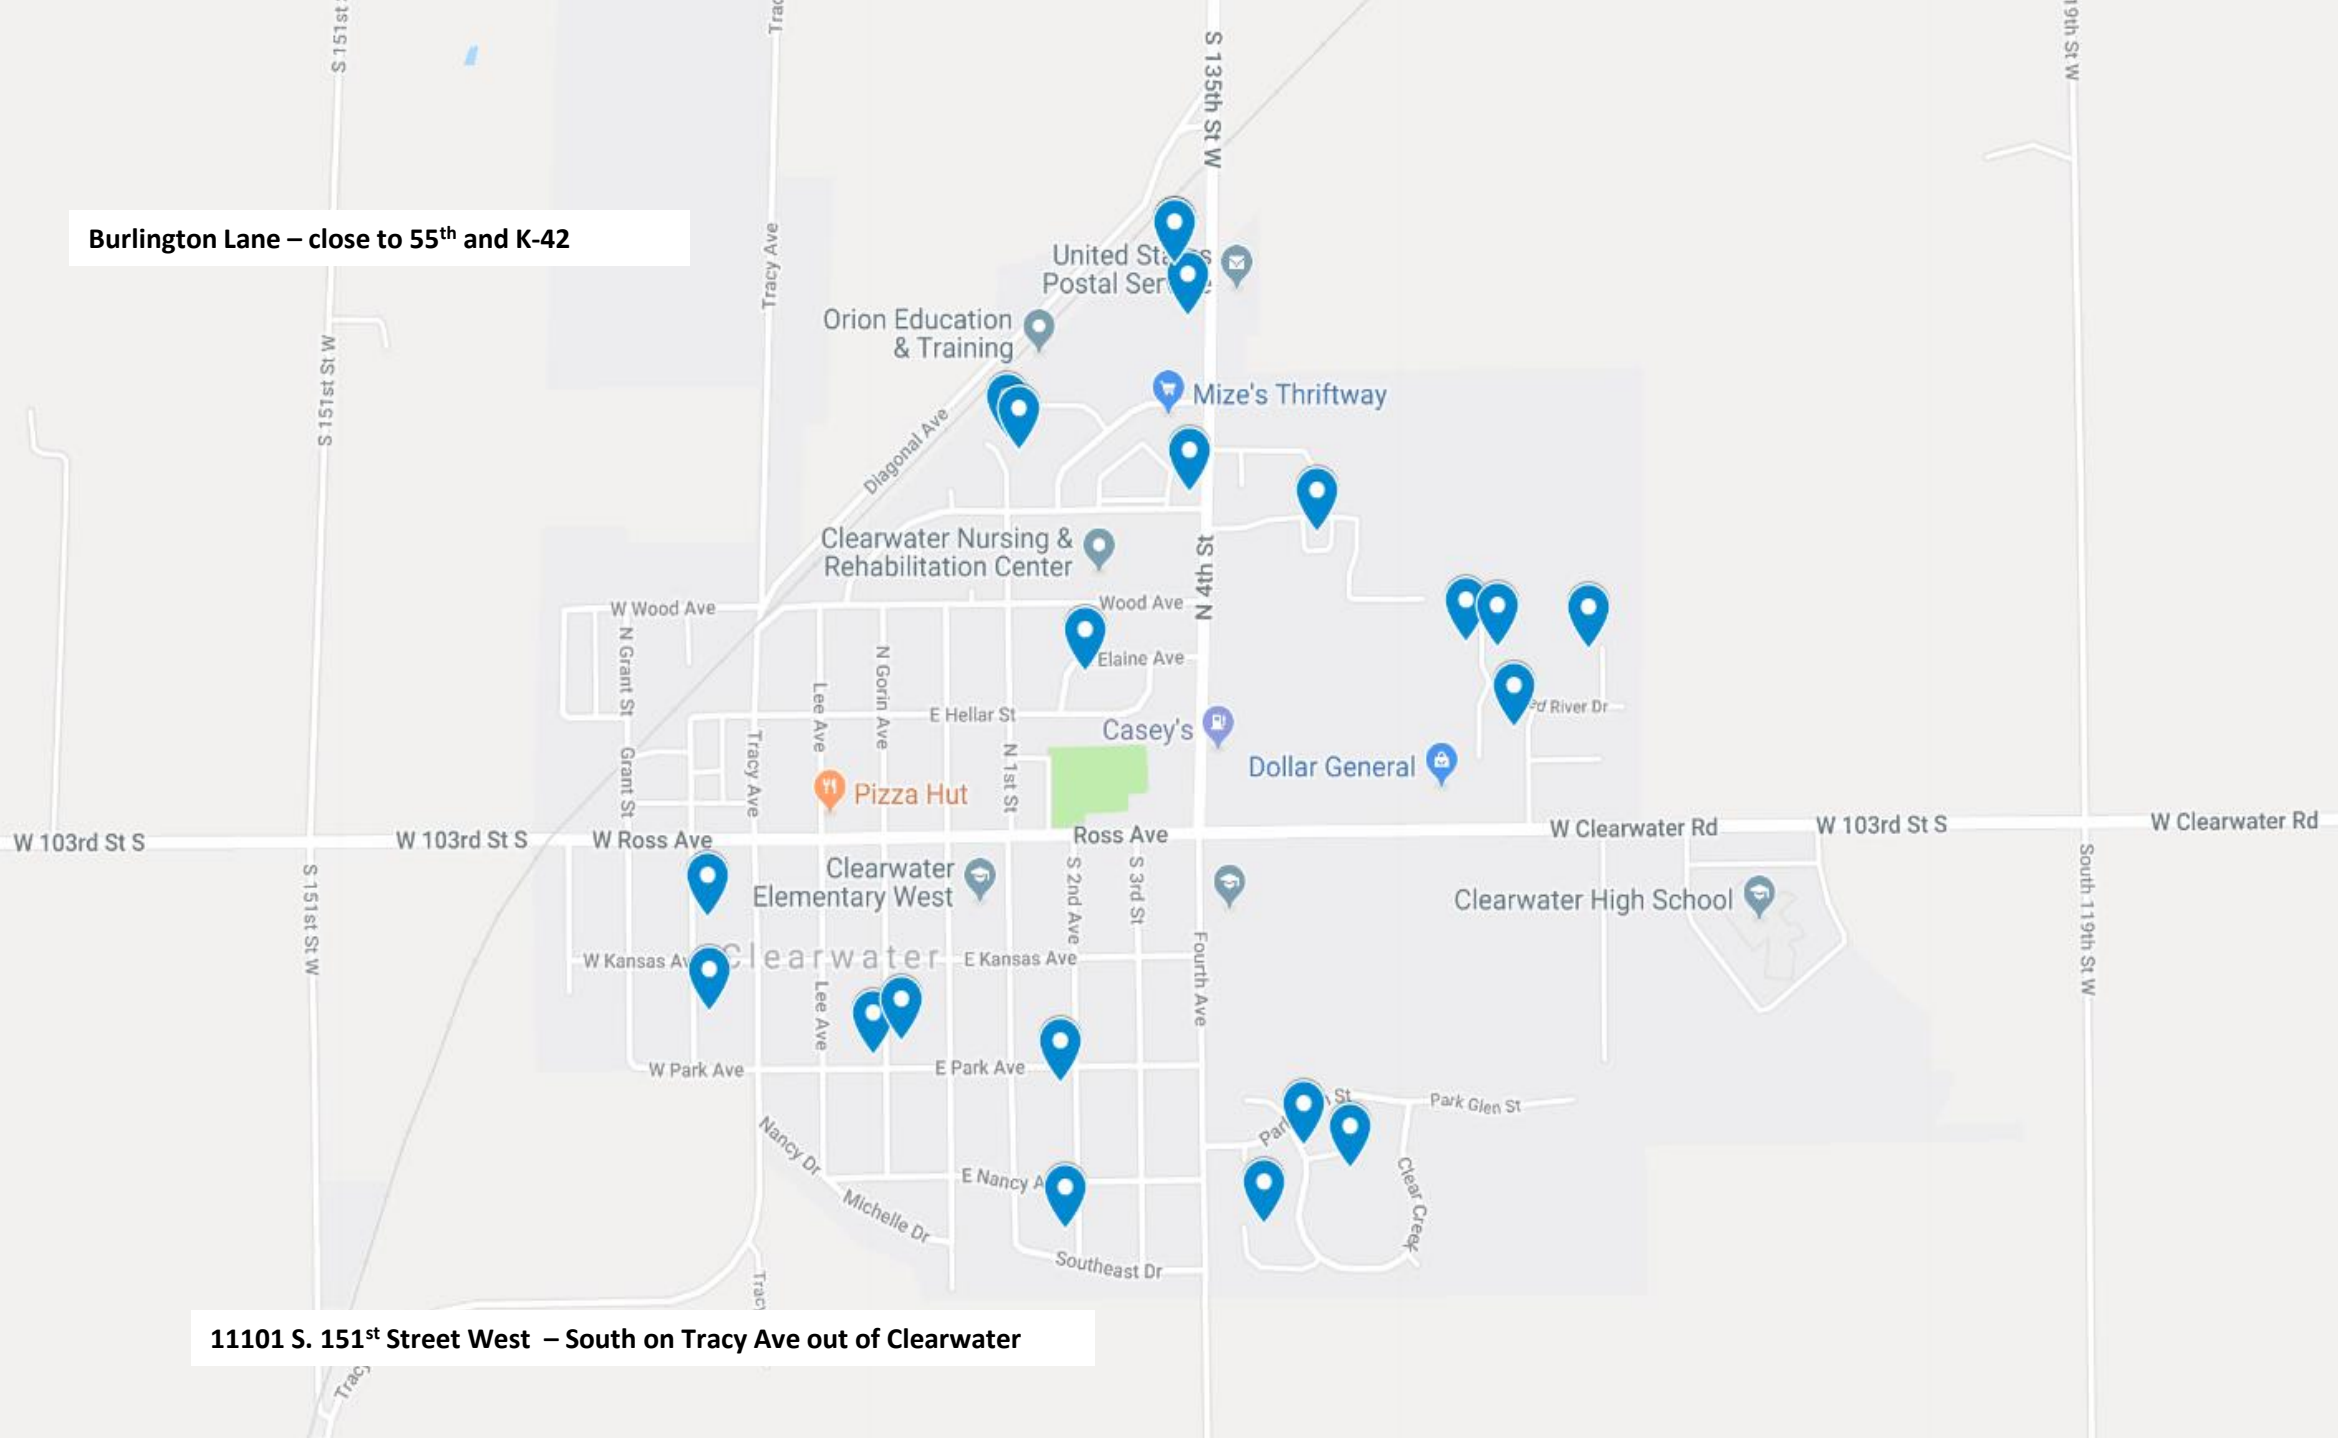

Burlington Lane – close to 55th and K-42

11101 S. 151st Street West – South on Tracy Ave out of Clearwater

Clearwater Fall Festival Garage Sales

Address	Day(s) open	Time		Address	Day(s) open	Time
301 S. 2nd Street	Thurs & Fri	6 - 6		251 S. Gorin	Thurs & Fri	8 - 5:30
11101 S. 151st Street West	Thurs, Fri & Sat	7:30 - ?		921 E. Janet (Senior Ctr)	Thurs & Fri	8 - 5:30
1131 Red River Circle	Thurs & Fri	7 - ?		1134 Red River Circle	Fri	7 - ?
214 S. Byers	Thurs & Fri	7:30 - 6		414 S. Streamside Court	Fri	8 - ?
214 S. Byers	Sat	8 - ?		420 S. 1st	Fri	7:30 - 4
422 Streamside Court	Thurs, Fri & Sat	7 - 5		221 N. Salt Creek Court	Thurs	10 - 6
426 N. 1st	Thurs & Fri	8 - 5		221 N. Salt Creek Court	Fri	8 - 6
150 S. Grant	Thurs & Fri	6 - ?		739 N. 4th Street (Storage units 2 & 7)	Thurs & Fri	7 - 6
635 N. 4th Street	Thurs	8 - 5		739 N. 4th Street (Storage units 2 & 7)	Sat	8 - 10 AM
635 N. 4th Street	Fri	8 - 3		441 N. 4th Street	Thurs, Fri & Sat	8 - 5
739 N. 4th Street (J&H Storage)	Thurs, Fri & Sat	7 - ?		822 Streamside Lane	Thurs & Fri	8 - 5
8301 S. 135th Street West	Fri & Sat	7:30 - ?		431 S. 2nd Street	Thurs	4 pm - 7:30 pm
155 Chisolm Trail	Friday	12 - 8		431 S. 2nd Street	Fri	8 - ?
155 Chisolm Trail	Sat	8 - 2		16219 Burlington Lane	Sat	7 - 5
615 Elaine	Sat	8 - 12		126 S. Byers	Thurs & Fri	7 - 5
240 S. Gorin	Fri & Sat	8 - 12				